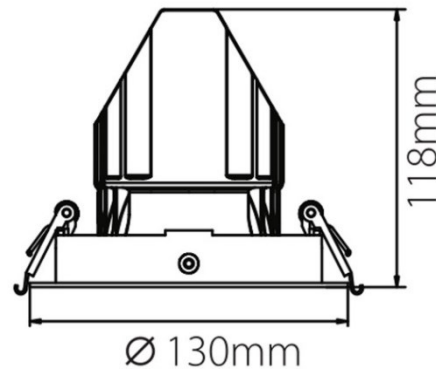

PRODUCT DATASHEET

Model: LDL802

Category: LED Adjustable Downlight

Description: 23w LED Adjustable Downlight

General Information

Material: Aluminium

Fitting Colors: White/ Black/ Painted Silver

Rotation Angle (degree): Not Applicable

Tilting Angle (degree): 30

Track System: Not Applicable

IP Rating: 20

Working Temperature (°C): -5 - +35

Storage Temperature (°C): -20 - +50

Product Dimensions and Cut-out Information

Fitting Length (mm): Not Applicable

Diameter (mm): 130

Height (mm): 118

Cut-out Dimension (mm): 117

Dimension:

Packing Information

Packaging Type: Individual box

Quantity per carton: 12

CBM per carton: 0.0369